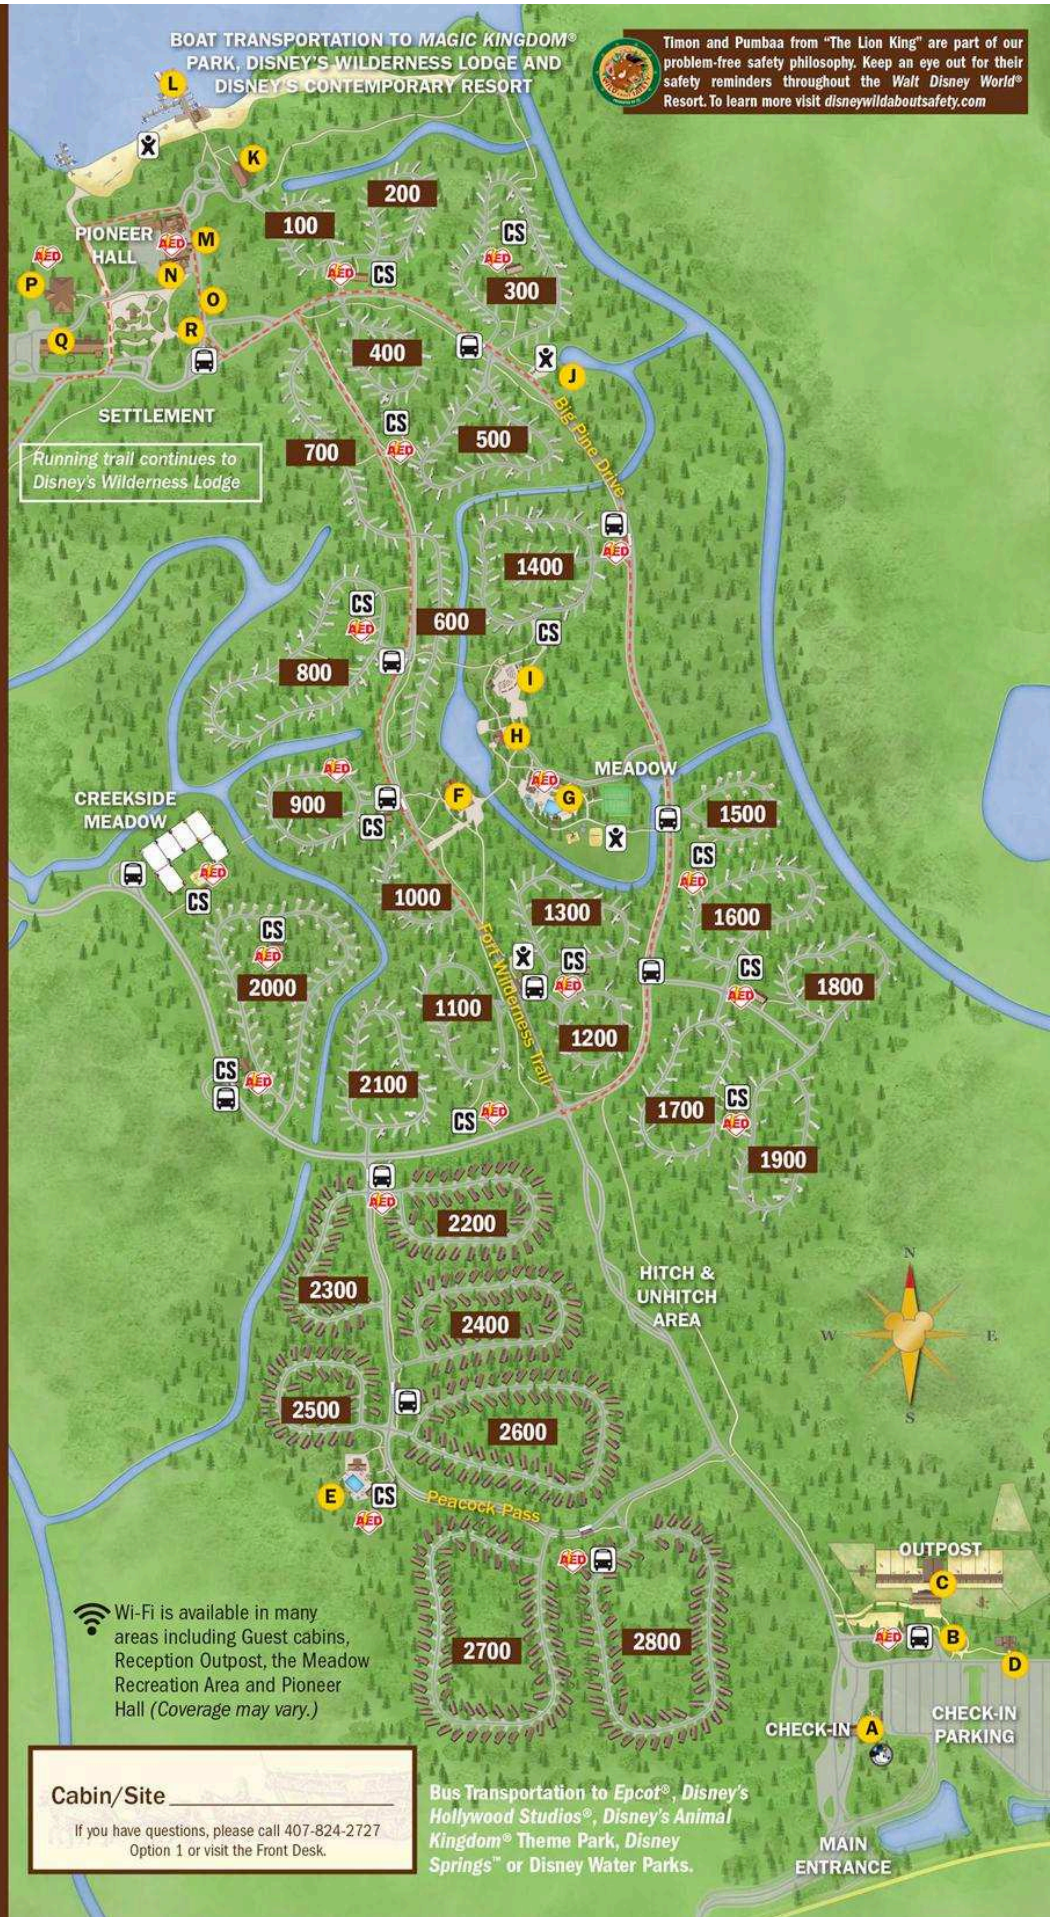

BOAT TRANSPORTATION TO MAGIC KINGDOM® PARK, DISNEY'S WILDERNESS LODGE AND DISNEY'S CONTEMPORARY RESORT

Timon and Pumbaa from "The Lion King" are part of our problem-free safety philosophy. Keep an eye out for their safety reminders throughout the Walt Disney World® Resort. To learn more visit disneywildaboutsafety.com

- A Reception Outpost**
Lobby/Concierge
Golf Cart Rentals
- B Outpost Depot**
Buses to Settlement Depot and Theme Parks
- C Trail Blaze Corral**
- D Horseback Trail Ride**
- E Wilderness Swimmin' Pool**
- F Meadow Trading Post**
- G Chip 'N' Dale Sing Along Area**
Meadow Pool
Meadow Snack Bar
Daniel Boone's Wilderness Arcade
Tennis Courts
- H Bike Barn**
Fort Wilderness Archery Experience
Segway Tour Check-In
- I Campfire Area**
Chuck Wagon
- J Waggin' Trails Dog Park**
- K Settlement Trading Post**
- L Marina/Boat Launch**
Fishing Excursions
Watercraft Rentals
- M Disney Vacation Club® Information Center**
- N Pioneer Hall**
Concierge
Crockett's Tavern
Trail's End Restaurant
Hoop-Dee-Do Musical Revue
Davy Crockett's Wilderness Arcade
- O Horse-Drawn Excursions**
- P Mickey's Backyard BBQ**
- Q Tri-Circle-D Ranch**
Horse Barn
Pony Rides
- R Settlement Depot**
Buses to Outpost Depot

- Bus Stop
- Disney's Magical Express Bus Stop
- Automated External Defibrillators
- Comfort Stations
Laundry
Restrooms
Showers
- Playground
- new balance® RUNNING TRAIL
- Smoking areas located outside of all buildings in marked locations.

Service animal relief areas located in grassy areas adjacent to parking lots.

Wi-Fi is available in many areas including Guest cabins, Reception Outpost, the Meadow Recreation Area and Pioneer Hall (Coverage may vary.)