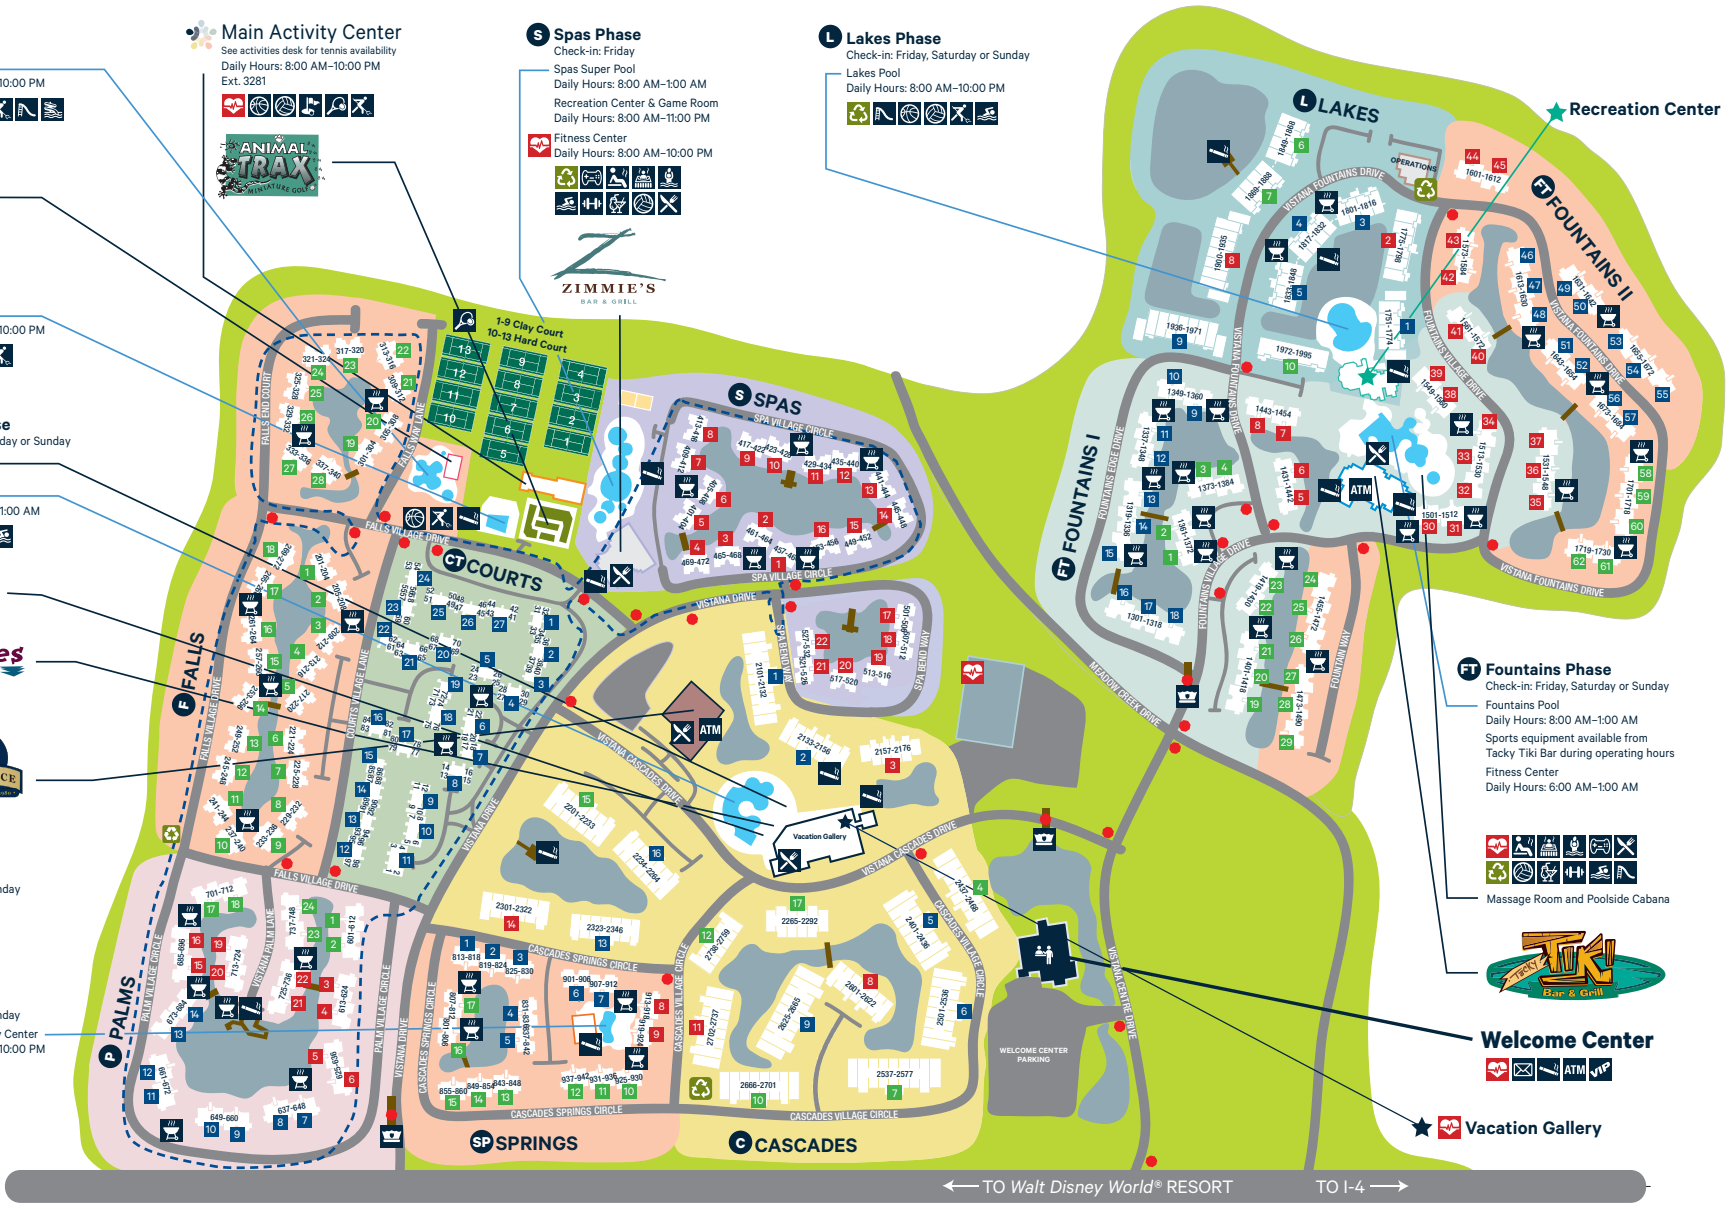

Sheraton

VISTANA RESORT ORLANDO

Site Map

Artist's Rendering, may be subject to change. Map not to scale.
Resort amenities are subject to change.

F Falls Phase

Check-in: Sunday
Falls Pool
Daily Hours: 8:00 AM-10:00 PM
Message Room (2nd Floor)

CT Courts Phase

Check-in: Saturday
Courts Pool
Daily Hours: 8:00 AM-10:00 PM

C Cascades Phase

Check-in: Friday, Saturday or Sunday
Fitness Center
Open 24 hours
Cascades Pool
Daily Hours: 8:00 AM-1:00 AM
Massage Pool Cabana

Cascades
BAR & GRILL

P Palms Phase

Check-in: Friday, Saturday or Sunday

SP Springs Phase

Check-in: Friday, Saturday or Sunday
Springs Pool & Activity Center
Daily Hours: 8:00 AM-10:00 PM

Main Activity Center

S Spas Phase

Check-in: Friday
Spas Super Pool
Daily Hours: 8:00 AM-1:00 AM
Recreation Center & Game Room
Daily Hours: 8:00 AM-11:00 PM
Fitness Center
Daily Hours: 8:00 AM-10:00 PM

L Lakes Phase

Check-in: Friday, Saturday or Sunday
Lakes Pool
Daily Hours: 8:00 AM-10:00 PM

FT Fountains Phase

Check-in: Friday, Saturday or Sunday
Fountains Pool
Daily Hours: 8:00 AM-1:00 AM
Sports equipment available from Tacky Tiki Bar during operating hours
Fitness Center
Daily Hours: 6:00 AM-1:00 AM

Welcome Center

Vacation Gallery

← TO Walt Disney World® RESORT

TO I-4 →